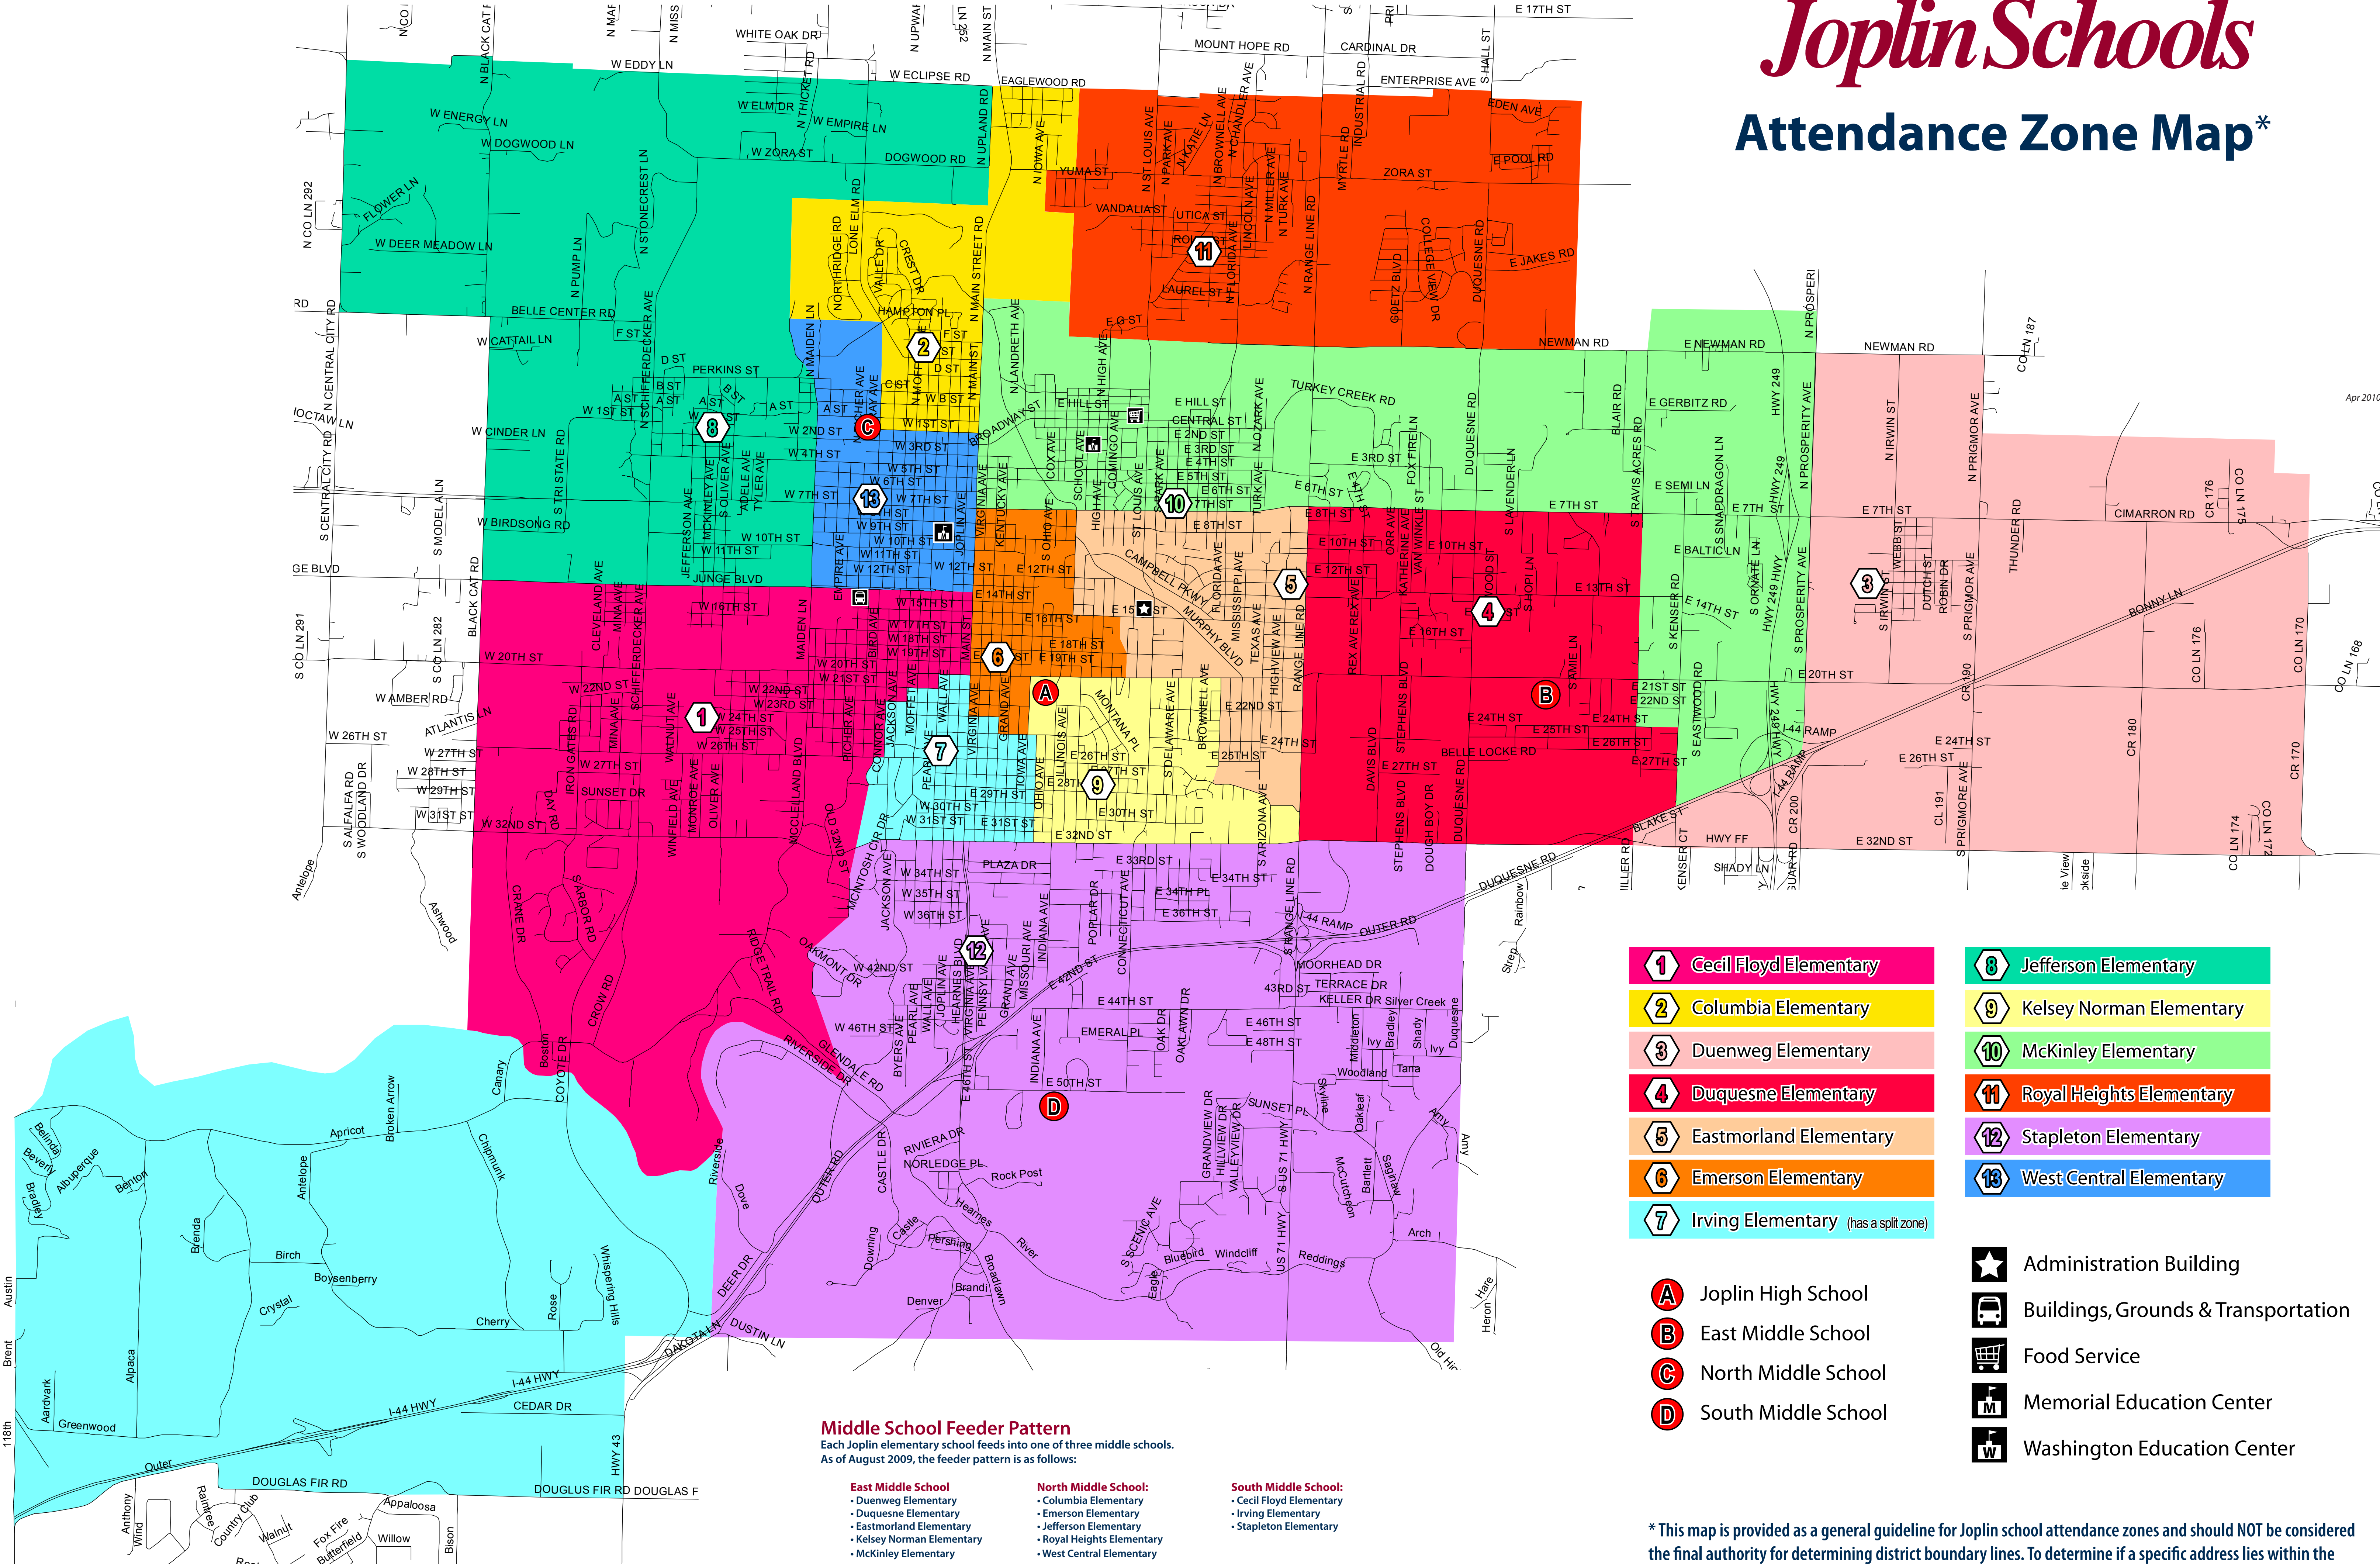

Joplin Schools

Attendance Zone Map*

Apr 2010

- | | |
|---|------------------------------------|
| 1 Cecil Floyd Elementary | 8 Jefferson Elementary |
| 2 Columbia Elementary | 9 Kelsey Norman Elementary |
| 3 Duenweg Elementary | 10 McKinley Elementary |
| 4 Duquesne Elementary | 11 Royal Heights Elementary |
| 5 Eastmorland Elementary | 12 Stapleton Elementary |
| 6 Emerson Elementary | 13 West Central Elementary |
| 7 Irving Elementary (has a split zone) | |

- | | |
|------------------------------|--|
| A Joplin High School | ★ Administration Building |
| B East Middle School | 🚌 Buildings, Grounds & Transportation |
| C North Middle School | 🍴 Food Service |
| D South Middle School | M Memorial Education Center |
| | W Washington Education Center |

Middle School Feeder Pattern
 Each Joplin elementary school feeds into one of three middle schools.
 As of August 2009, the feeder pattern is as follows:

- | | | |
|---|---|--|
| East Middle School
<ul style="list-style-type: none"> • Duenweg Elementary • Duquesne Elementary • Eastmorland Elementary • Kelsey Norman Elementary • McKinley Elementary | North Middle School:
<ul style="list-style-type: none"> • Columbia Elementary • Emerson Elementary • Jefferson Elementary • Royal Heights Elementary • West Central Elementary | South Middle School:
<ul style="list-style-type: none"> • Cecil Floyd Elementary • Irving Elementary • Stapleton Elementary |
|---|---|--|

* This map is provided as a general guideline for Joplin school attendance zones and should NOT be considered the final authority for determining district boundary lines. To determine if a specific address lies within the boundaries of the school district, please contact county tax authorities.